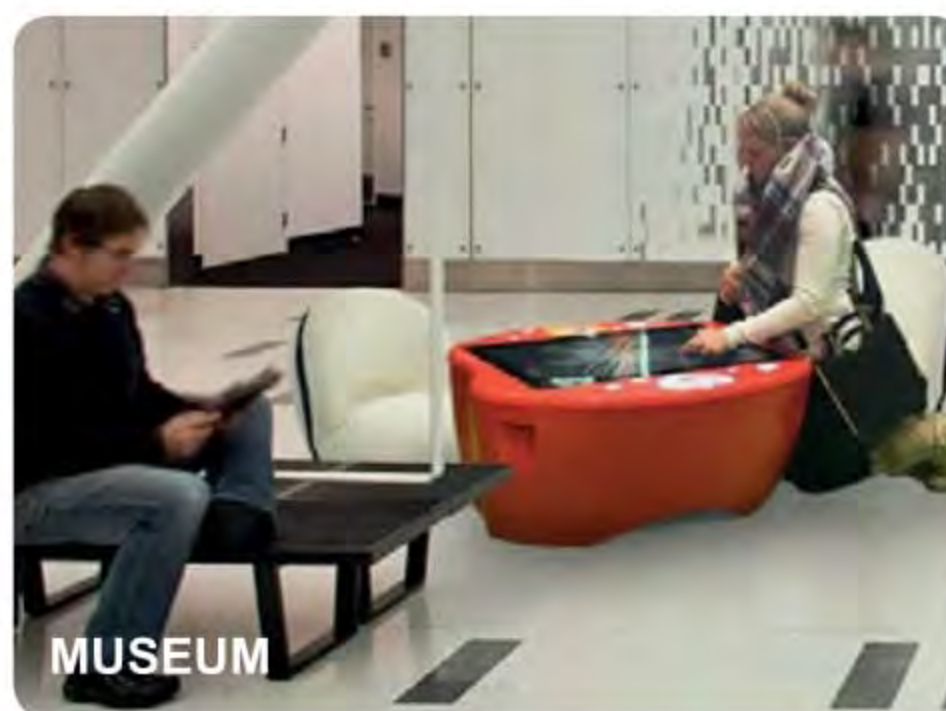

### Features highlight:

-  Multi-touch detection
-  Pressure-free for touch
-  Unique design and robust built
-  Plug & play. No calibration required.
-  Preloaded Apps
-  Android build-in
-  Easy set-up
-  Support individual & group learning
-  Build-in audio 10W stereo speakers
-  Wireless and cordless

Group learning makes class more interactive and enhances student's creativity and communication skills. eFun Table is a powerful tool that facilitates learning with small groups collaboration. The multi touch function support max. 4 users to interact simultaneously. The 32" LED touch screen are ideal size for kids to enjoy and collaborate.

### Recommended Installation on-site

Colors:

● Red

● Blue

● Green

Model	32" eFun Table
Size	32" FHD LED
Multi-touch Detection	10 Touch Detection (Finger Touch)
Touch Technology	Capacitive Touch
Plastic Housing	ABS Plastic
Panel	1025.8 (L) x 803 (W) x 420 (H) mm
Weight	30 KG
Speaker	10 W
Interface	USB Port x 1
WiFi Connection	Build-in 2.4 GHz Wireless
Operation System	Android 5.1 , CPU RK3288, Quad-Core Cortex-A17, Up to 1.8GHz
Memory (RAM)	DDR3 2GB
Memory Storage	16 GB
Wireless Connection	WiFi 802.11 b/g/n/ac 2.4G/5GHz ; Bluetooth 4.0
Operating Temperature	10°C to 35°C
Certificates	FCC, CE, RoHS