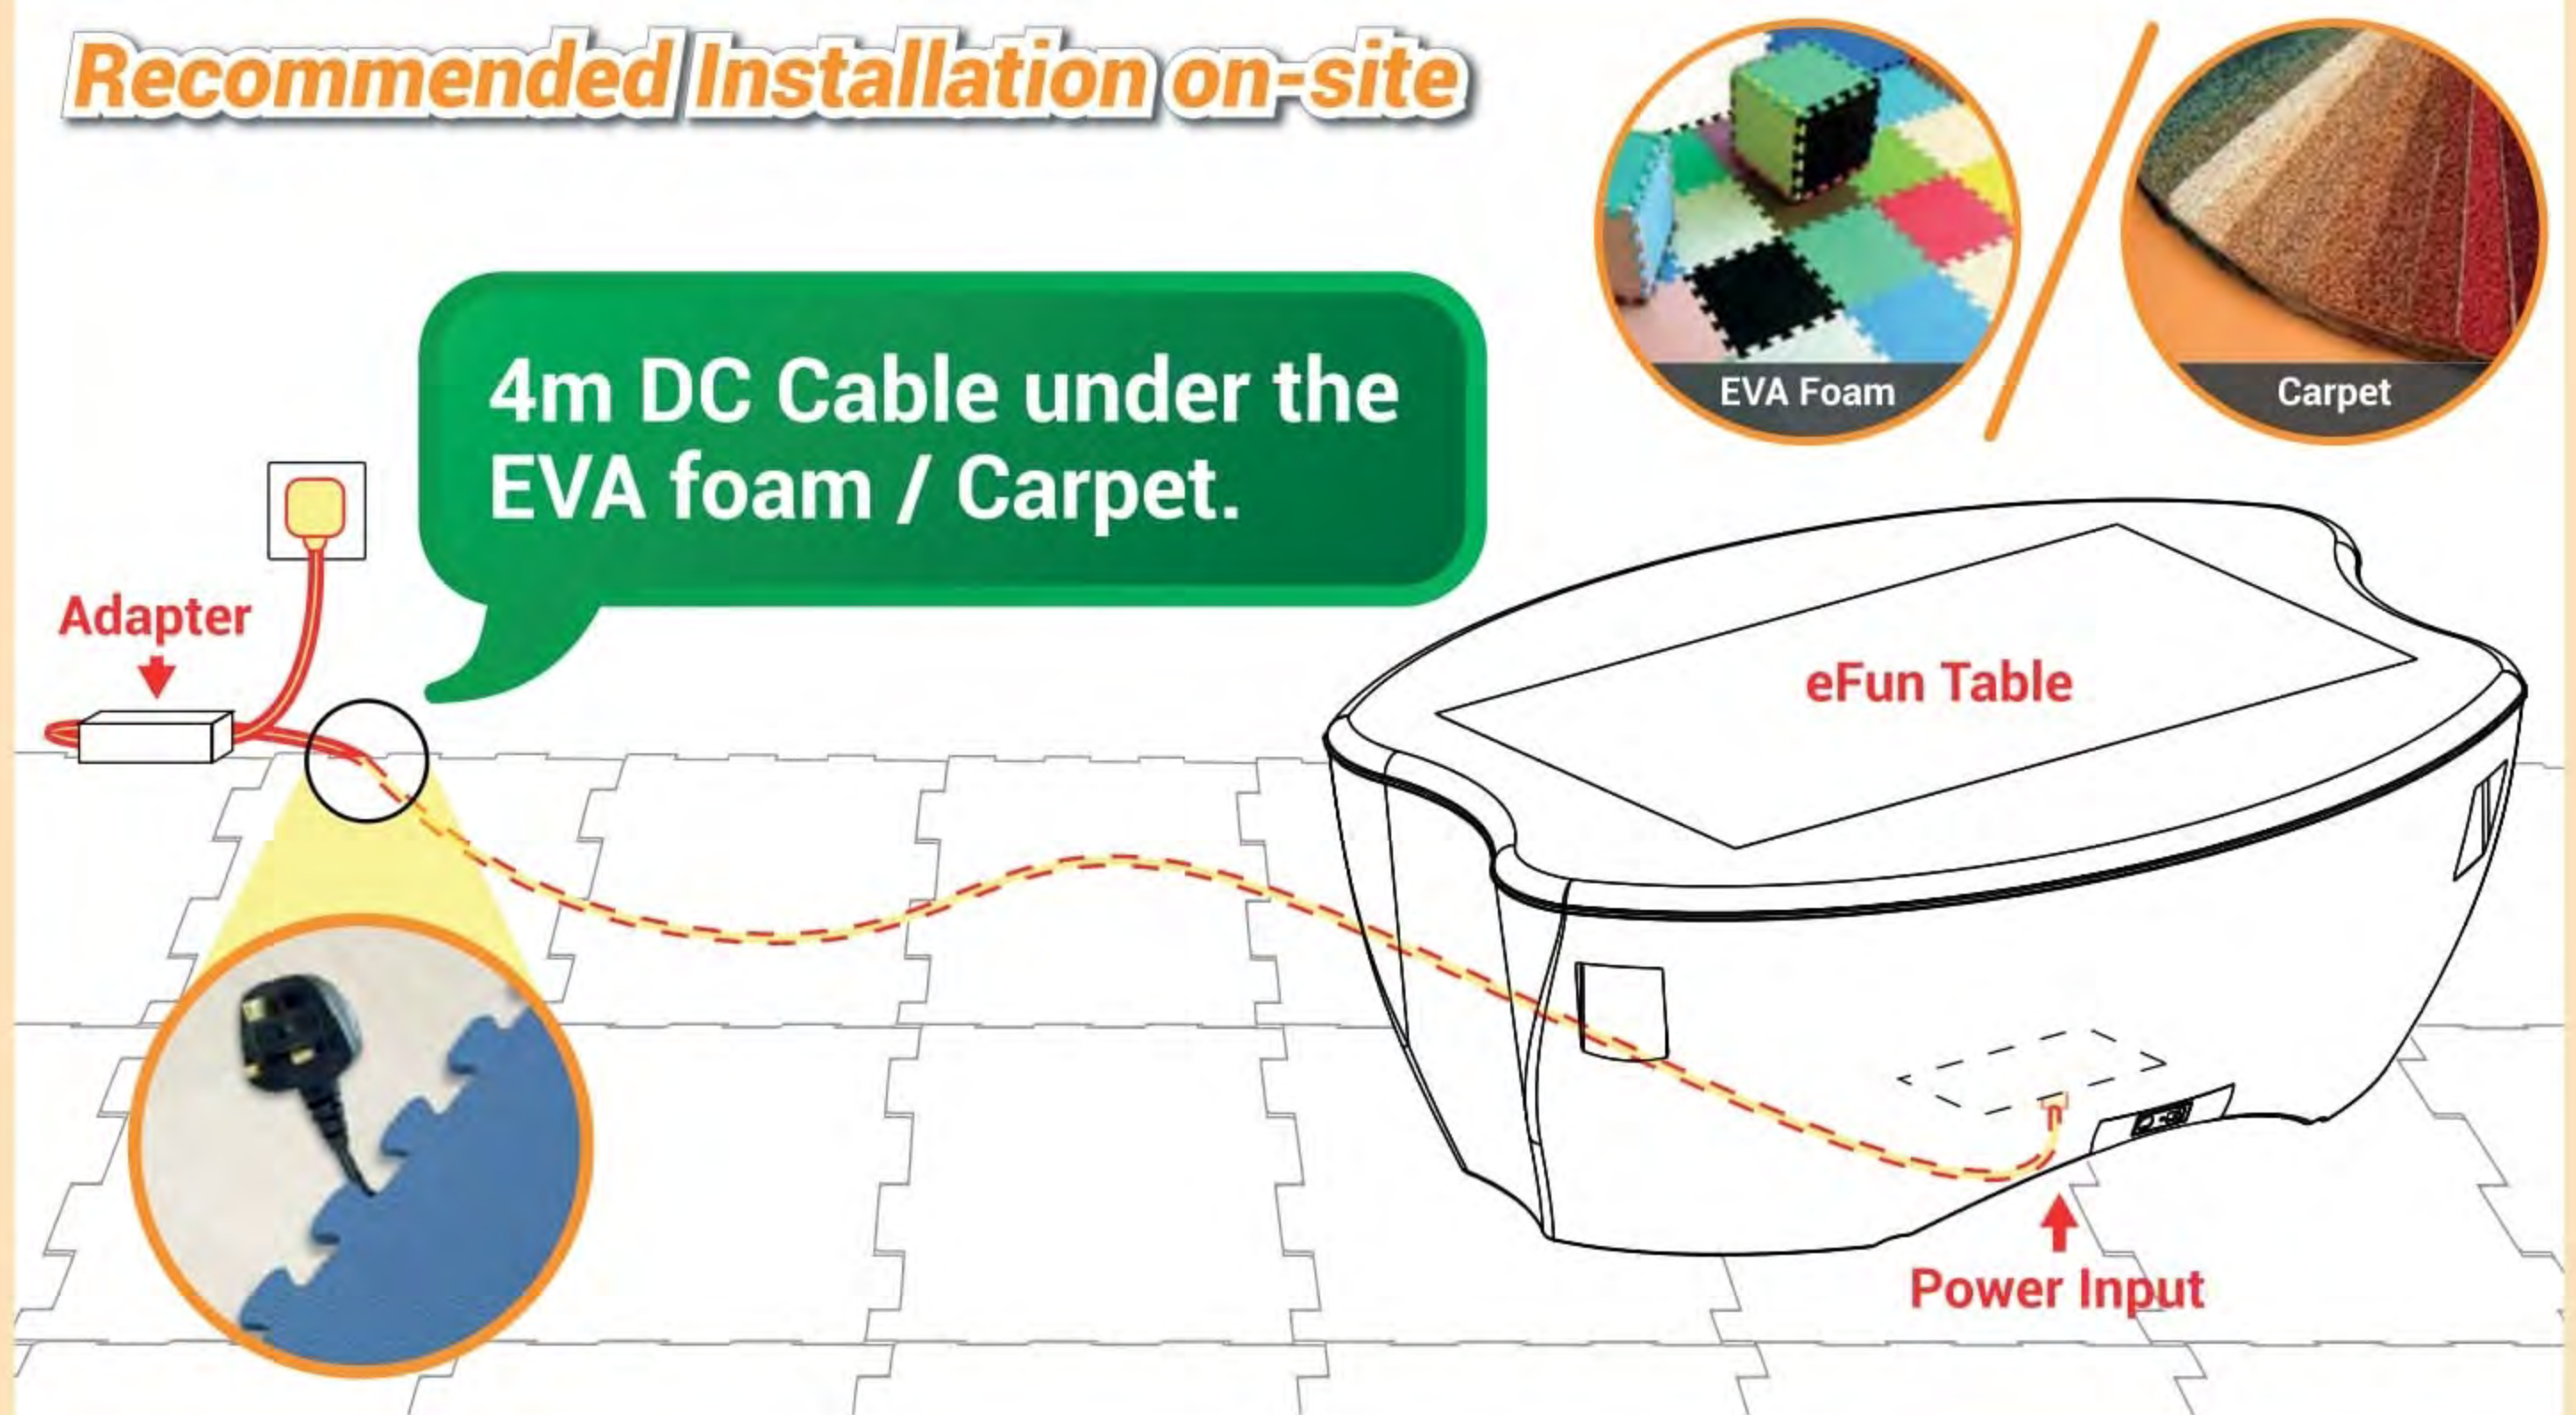

### Features highlight:

-  Multi-touch detection
-  Pressure-free for touch
-  Unique design and robust built
-  Plug & play. No calibration required.
-  Preloaded Apps
-  Android build-in
-  Easy set-up
-  Support individual & group learning
-  Build-in audio 10W stereo speakers
-  Wireless and cordless

Group learning makes class more interactive and enhances student's creativity and communication skills. eFun Table is a powerful tool that facilitates learning with small groups collaboration. The multi touch function support max. 4 users to interact simultaneously. The 32" LED touch screen are ideal size for kids to enjoy and collaborate.

### Recommended Installation on-site

Colors:

● Red

● Blue

● Green

Model	32" eFun Table
Size	32" FHD LED
Multi-touch Detection	10 Touch Detection (Finger Touch)
Touch Technology	Capacitive Touch
Plastic Housing	ABS Plastic
Panel	1025.8 (L) x 803 (W) x 420 (H) mm
Weight	30 KG
Speaker	10 W
Interface	USB Port x 1
WiFi Connection	Build-in 2.4 GHz Wireless
Operation System	Android 5.1 , CPU RK3288, Quad-Core Cortex-A17, Up to 1.8GHz
Memory (RAM)	DDR3 2GB
Memory Storage	16 GB
Wireless Connection	WiFi 802.11 b/g/n/ac 2.4G/5GHz ; Bluetooth 4.0
Operating Temperature	10°C to 35°C
Certificates	FCC, CE, RoHS